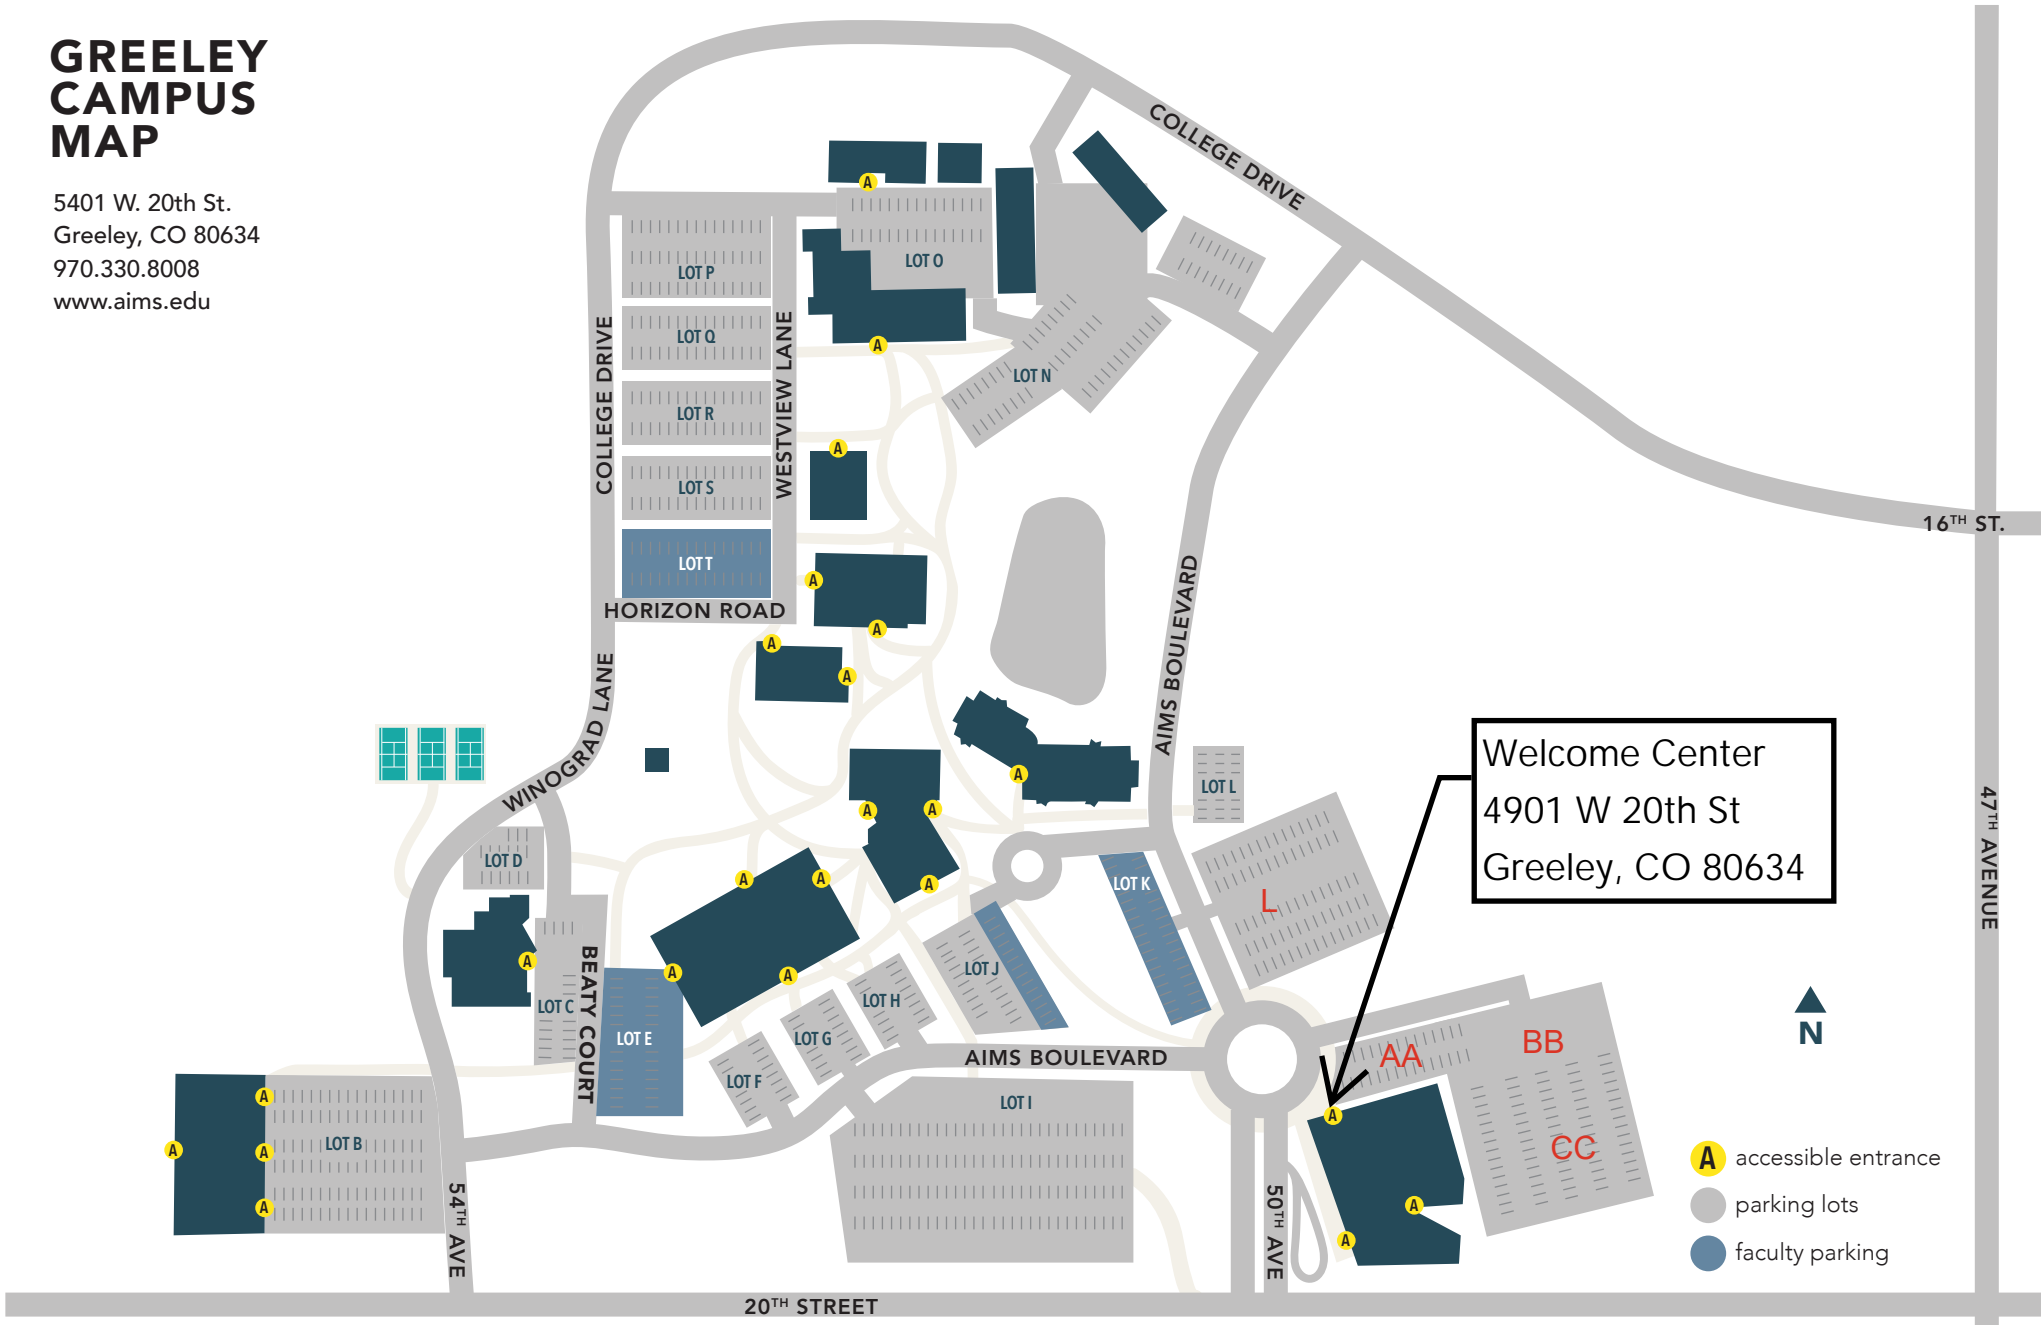

# GREELEY CAMPUS MAP

5401 W. 20th St.  
Greeley, CO 80634  
970.330.8008  
www.aims.edu

*Parking on all Aims Community College campuses is free and no permit is required.  
Do not park in spaces or lots reserved for specific purposes.*